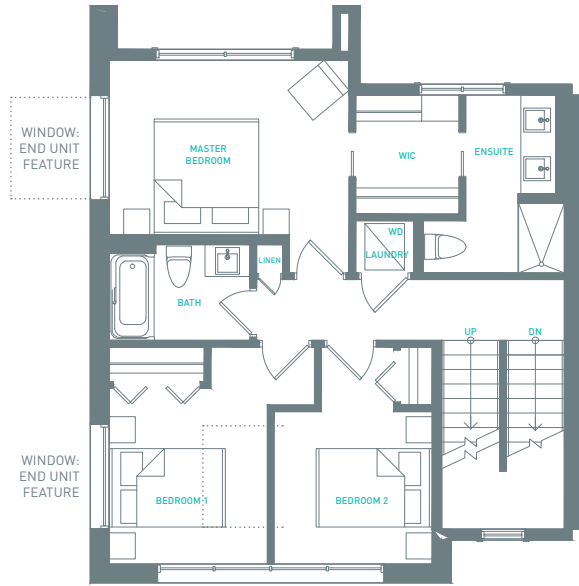

**LOWER**

**MAIN**

**ROOF**

# THE BAY

**2 Storey Townhome**

**3 Bed, 2.5 Bath**

This is not an offering for sale. Such an offering can only be made with a Disclosure Statement. E&OE. The developer reserves the right to make modifications to building design, specifications, features and floorplans. All illustrations and renderings are artistic representations only and are subject to change.

## LEVELS

Lower	685 sq ft
Upper	670 sq ft*
<b>TOTAL</b>	<b>1,355 sq ft</b>

## TERRACE

Roof	610 sq ft
------	-----------

\*Includes rooftop vestibule