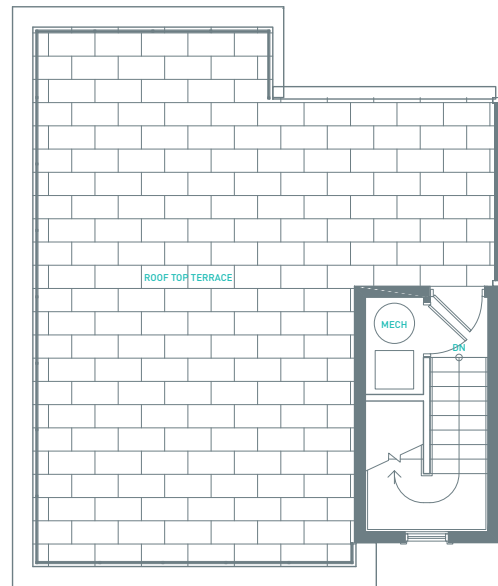

**LOWER**

**MAIN**

**ROOF**

# THE BAY

**2 Storey Townhome**

**3 Bed, 2.5 Bath**

This is not an offering for sale. Such an offering can only be made with a Disclosure Statement. E&OE. The developer reserves the right to make modifications to building design, specifications, features and floorplans. All illustrations and renderings are artistic representations only and are subject to change.

## TERRACE

Roof	610 sq ft
------	-----------

\*Includes rooftop vestibule